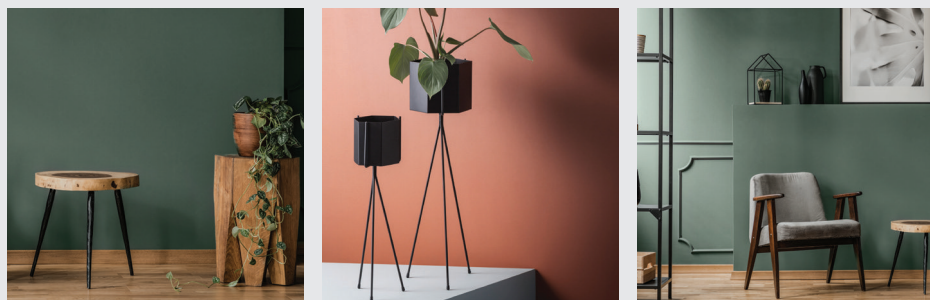

aaltopaint

Aalto specialise in beautiful, multi-pigmented colour. We craft colour like an artist would, layering up to 10 pigments to create complex and dynamic shades.

Proudly made in New Zealand, the Aalto range of ultra-premium paints use innovative formulations and the highest quality raw materials available to fulfil the needs of those with a discerning eye for colour and quality.

Wynn Fraser is proud to be the exclusive Whangarei stockist of Aalto Paint

Visit us instore today and talk to our paint and colour experts